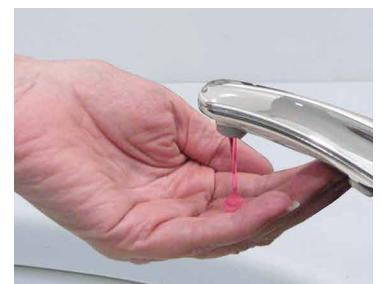

B-824 Automatic Liquid Soap Dispenser

Dispenses Liquid Soap