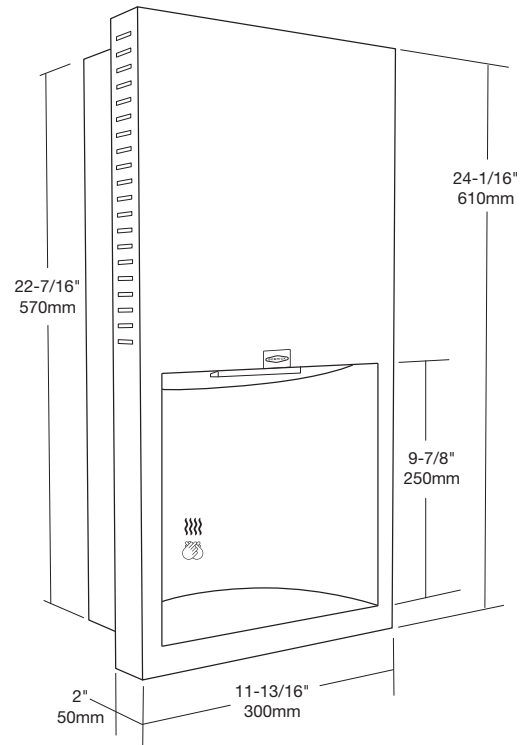

B-3725 Recessed Hand Dryer

Contemporary low-profile design, accessible, splash-resistant

*Applications: Upscale Properties • Corporate Headquarters • Executive Offices
• Concert Halls*

Stylish cooling grid enhances architectural design

Indicator lights:

- Flashing green light indicates ready to use
- Solid red light is a call for service

Spacious alcove design fully encloses patrons' hands and prevents water spill on the floor

Splash-resistant surface material evaporates excess water. Surface replacement part 3725-23

- 50 mm wall projection for compliance
- Type 304 satin-finish stainless steel
- 70 dBA sound level
- 1.0 kW rated power
- Installs in a 100 mm wall depth
- 5-year limited warranty

Technical data:

B-3725 115V AC, 8.5 Amp, 50/60 Hz, 1.0 kW, Single Phase, cULus Listed

B-3725 208-240V AC, 4.0-4.4 Amp, 50/60 Hz, 1.0 kW, Single Phase, cULus Listed and CE marked