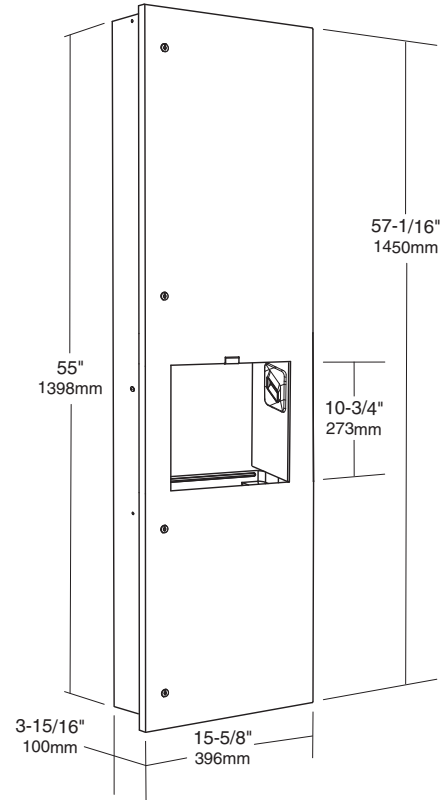

TowelMate®
provides single
towel each time
- compatible with
almost any size
paper towels

Centralised Hand
Drying Zone for
compliance and
convenience

100 mm Cabinet
Depth offers easy
installation and
maximum usable
floor space

- Accessibility compliant reach range
- Sustainable 0.9 kW warm air hand dryer
- Automatic sensor encourages use of both paper and air
- Dual air outlets for comfortable, complete dry
- Installs in a 100 mm wall depth
- Surface Mounted optional skirt kit available, order part number 38030-98

Dimensions

Unit: 396 W x 1450 H x 114 mm D

Wall Opening: 362 x 1412 x 100 mm

B-3725 Recessed Hand Dryer

Contemporary low-profile design, accessible, splash-resistant

*Applications: Upscale Properties • Corporate Headquarters • Executive Offices
• Concert Halls*